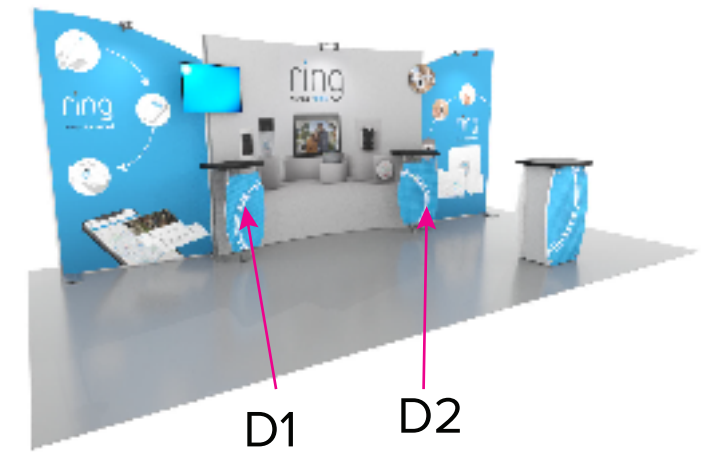

Graphic Template  
10 x 20 Inline Exhibit  
Backwall with Concave Rectangular Panel &  
Flat, Arched Side Panels - SEG Graphics

NOTE: All Raster Art (jpg, tiff,psd, png, etc.) must be at least 100 dpi at print size.  
Standard kits are often customized. Please check with Customer Service to ensure that this template matches your specific job.

# Graphic Template Backwall Workstation – Direct Print Graphic

NOTE: All Raster Art (jpg, tiff,psd, png, etc.) must be at least 100 dpi at print size.  
Standard kits are often customized. Please check with Customer Service to ensure that this template matches your specific job.

Graphic Template  
Backwall Workstation Countertop – Vinyl Graphics  
Graphics **NOT** included in base price. Please request pricing.

NOTE: All Raster Art (jpg, tiff,psd, png, etc.) must be at least 100 dpi at print size.  
Standard kits are often customized. Please check with Customer Service to ensure that this template matches your specific job.