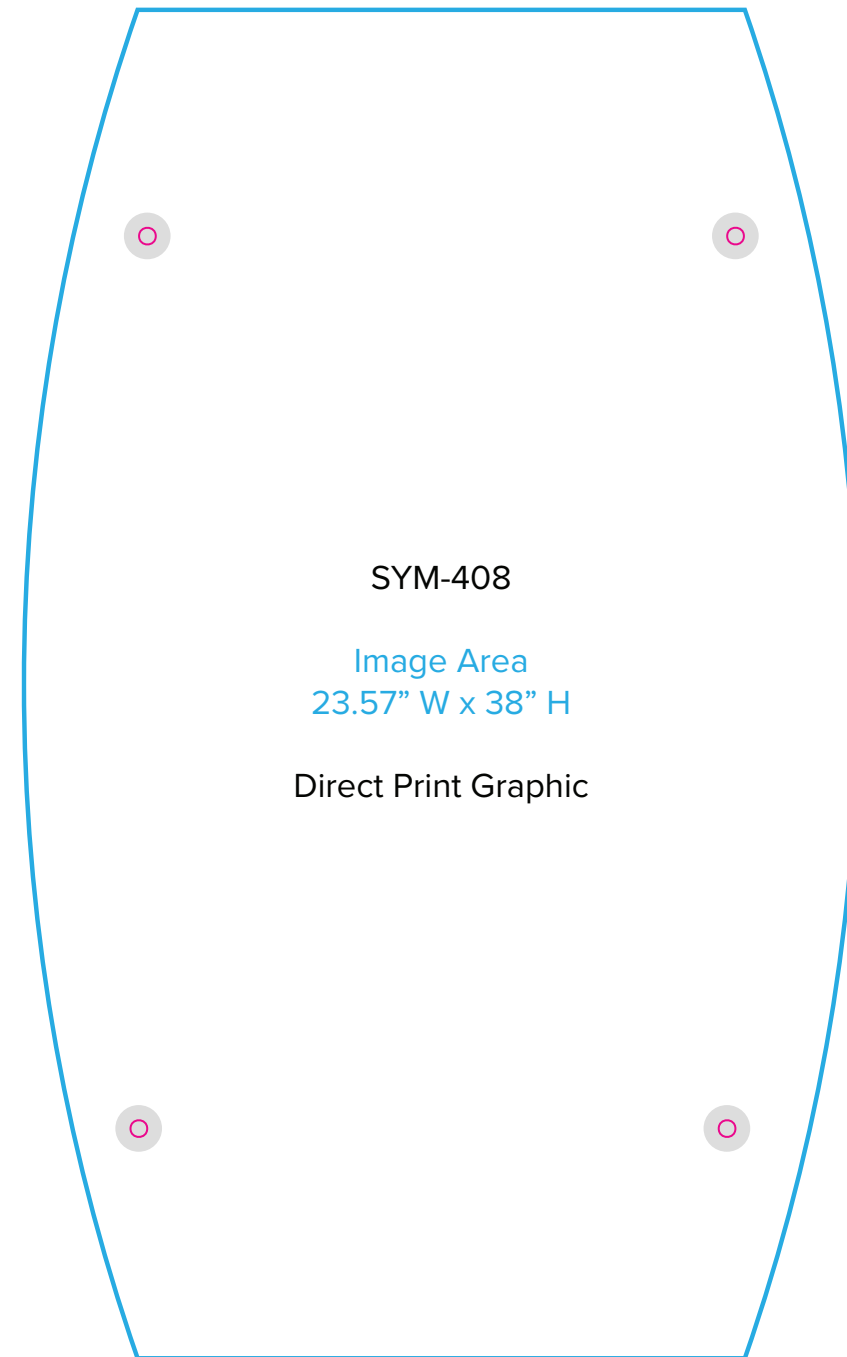

Graphic Template Portable Counter (SYM-408) – Direct Print Graphic

NOTE: All Raster Art (jpg, tiff,psd, png, etc.) must be at least 100 dpi at print size.
Standard kits are often customized. Please check with Customer Service to ensure that this template matches your specific job.