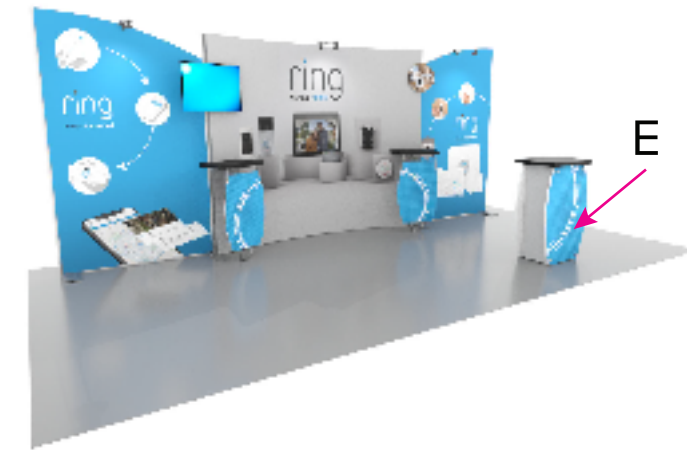

Graphic Template Portable Counter (SYM-408) – Direct Print Graphic

NOTE: All Raster Art (jpg, tiff,psd, png, etc.) must be at least 100 dpi at print size.
Standard kits are often customized. Please check with Customer Service to ensure that this template matches your specific job.