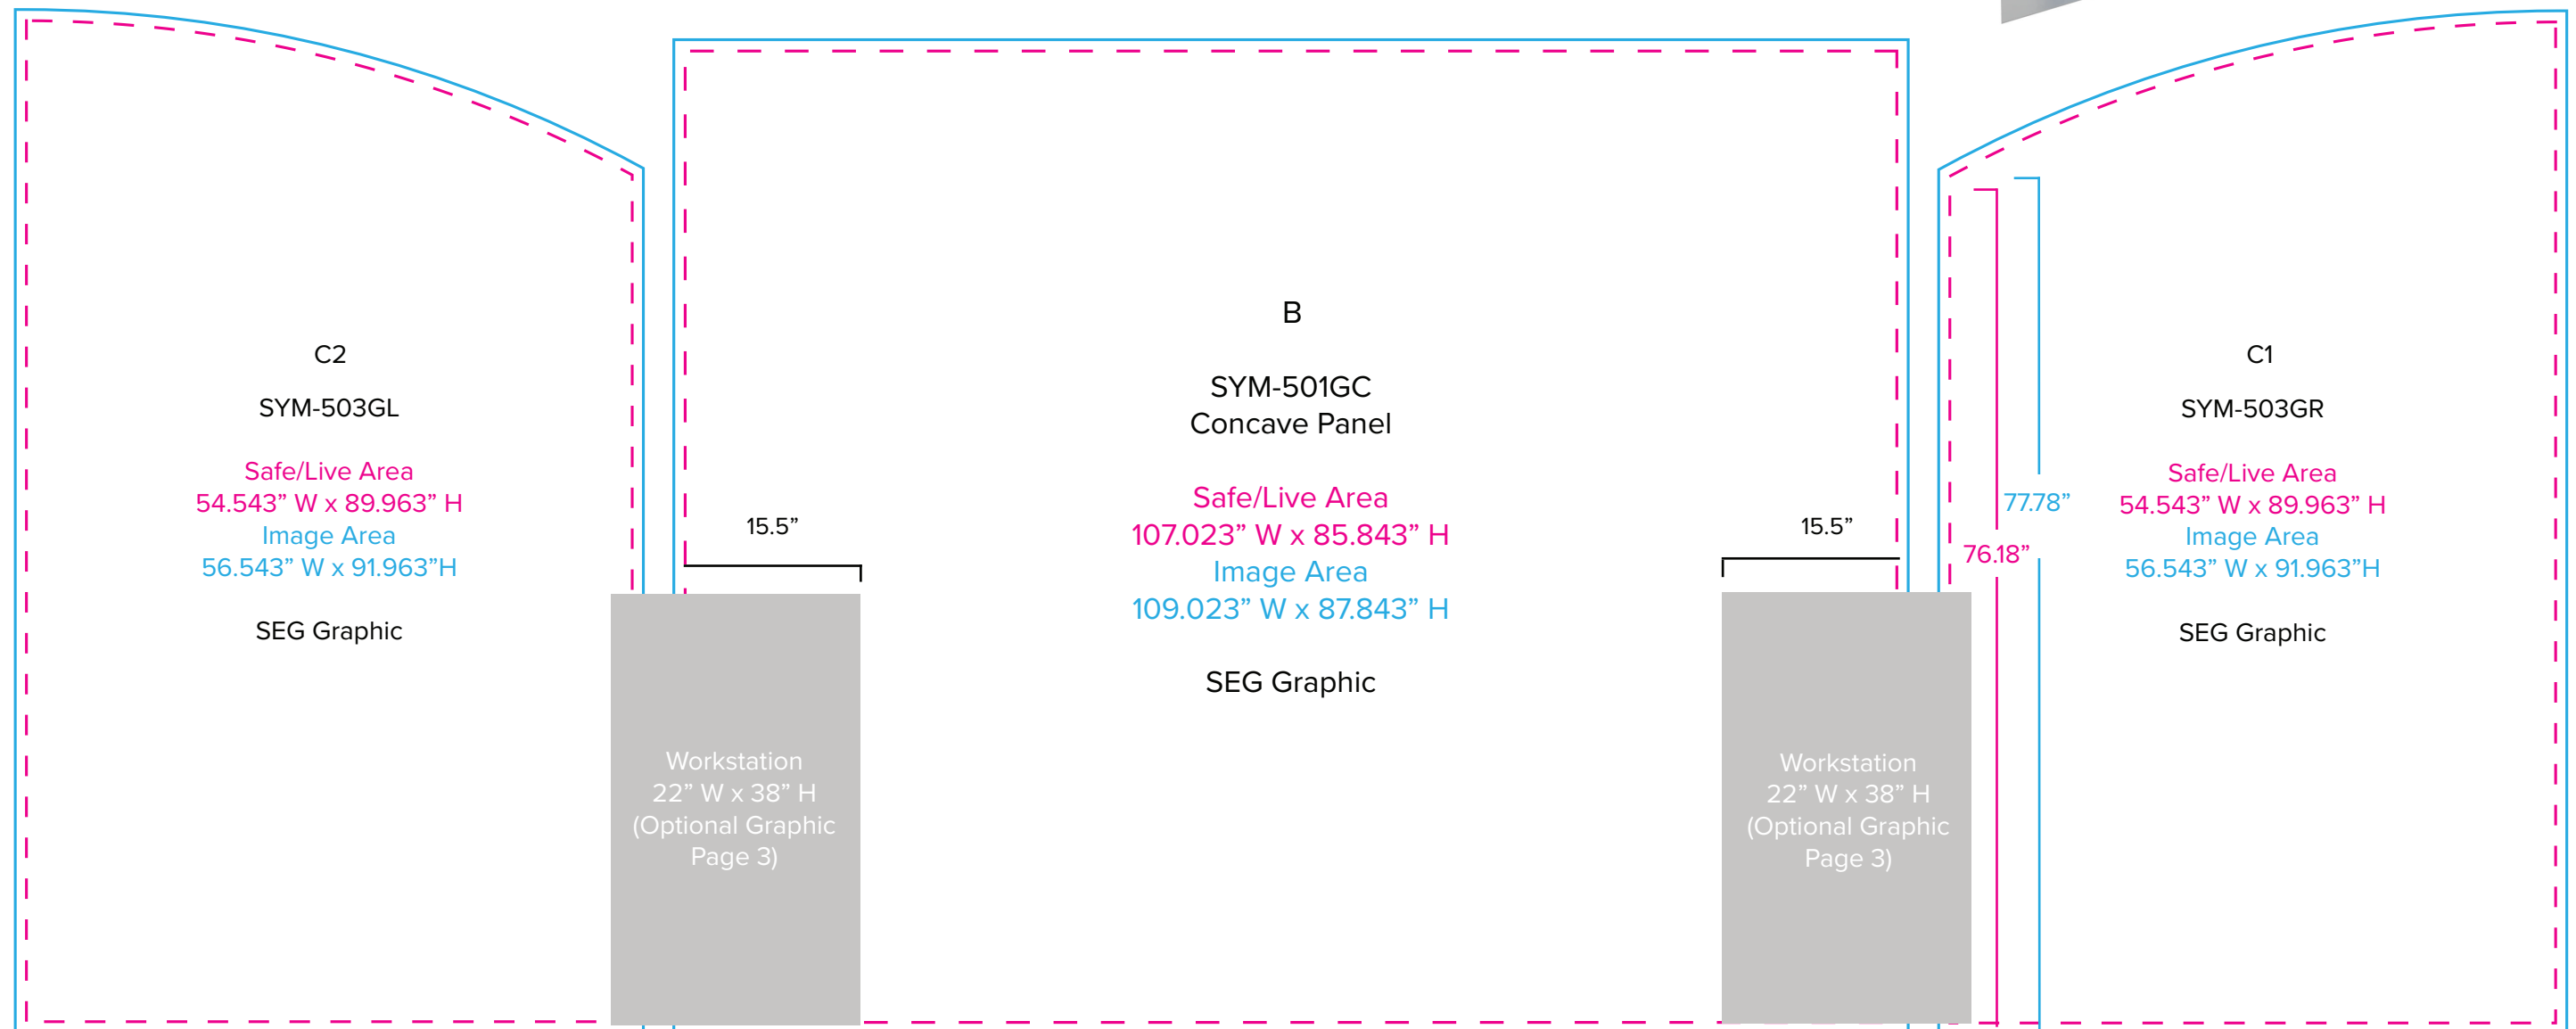

Graphic Template  
10 x 20 Inline Exhibit  
Backwall with Concave Rectangular Panel &  
Flat, Arched Side Panels - SEG Graphics

NOTE: All Raster Art (jpg, tiff,psd, png, etc.) must be at least 100 dpi at print size.  
Standard kits are often customized. Please check with Customer Service to ensure that this template matches your specific job.

# Graphic Template Backwall Workstation – Direct Print Graphic

NOTE: All Raster Art (jpg, tiff,psd, png, etc.) must be at least 100 dpi at print size.  
Standard kits are often customized. Please check with Customer Service to ensure that this template matches your specific job.

Graphic Template  
Backwall Workstation Countertop – Vinyl Graphics  
Graphics **NOT** included in base price. Please request pricing.

NOTE: All Raster Art (jpg, tiff,psd, png, etc.) must be at least 100 dpi at print size.  
Standard kits are often customized. Please check with Customer Service to ensure that this template matches your specific job.

# Graphic Template Portable Counter (SYM-408) – Direct Print Graphic

NOTE: All Raster Art (jpg, tiff,psd, png, etc.) must be at least 100 dpi at print size.  
Standard kits are often customized. Please check with Customer Service to ensure that this template matches your specific job.