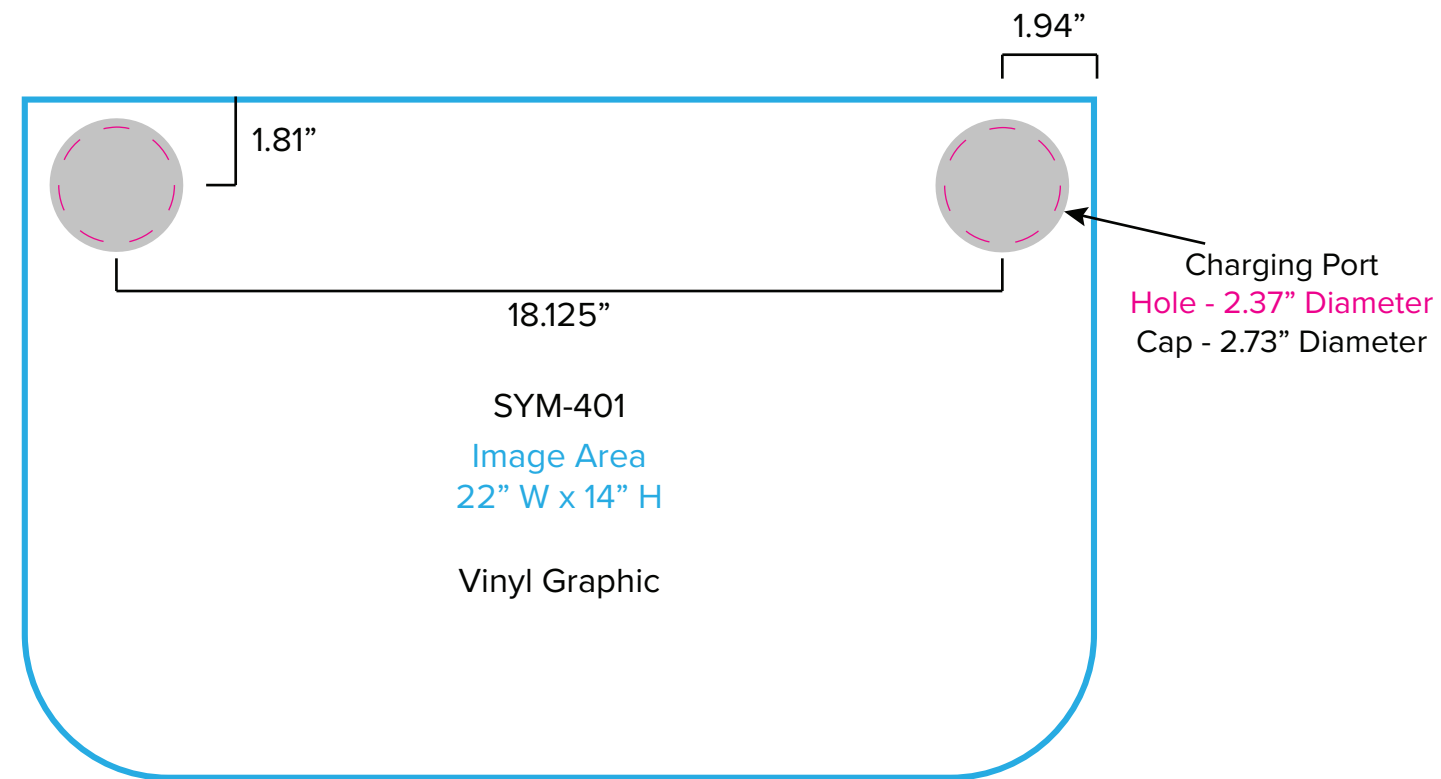

Graphic Template  
10 x 20 Inline Exhibit  
Backwall with Concave Rectangular Panel &  
Flat, Arched Side Panels - SEG Graphics

NOTE: All Raster Art (jpg, tiff,psd, png, etc.) must be at least 100 dpi at print size.  
Standard kits are often customized. Please check with Customer Service to ensure that this template matches your specific job.

# Graphic Template Backwall Workstation – Direct Print Graphic

NOTE: All Raster Art (jpg, tiff,psd, png, etc.) must be at least 100 dpi at print size.  
Standard kits are often customized. Please check with Customer Service to ensure that this template matches your specific job.

Graphic Template  
Backwall Workstation Countertop – Vinyl Graphics  
Graphics **NOT** included in base price. Please request pricing.

NOTE: All Raster Art (jpg, tiff,psd, png, etc.) must be at least 100 dpi at print size.  
Standard kits are often customized. Please check with Customer Service to ensure that this template matches your specific job.

# Graphic Template Portable Counter (SYM-408) – Direct Print Graphic

NOTE: All Raster Art (jpg, tiff,psd, png, etc.) must be at least 100 dpi at print size.  
Standard kits are often customized. Please check with Customer Service to ensure that this template matches your specific job.